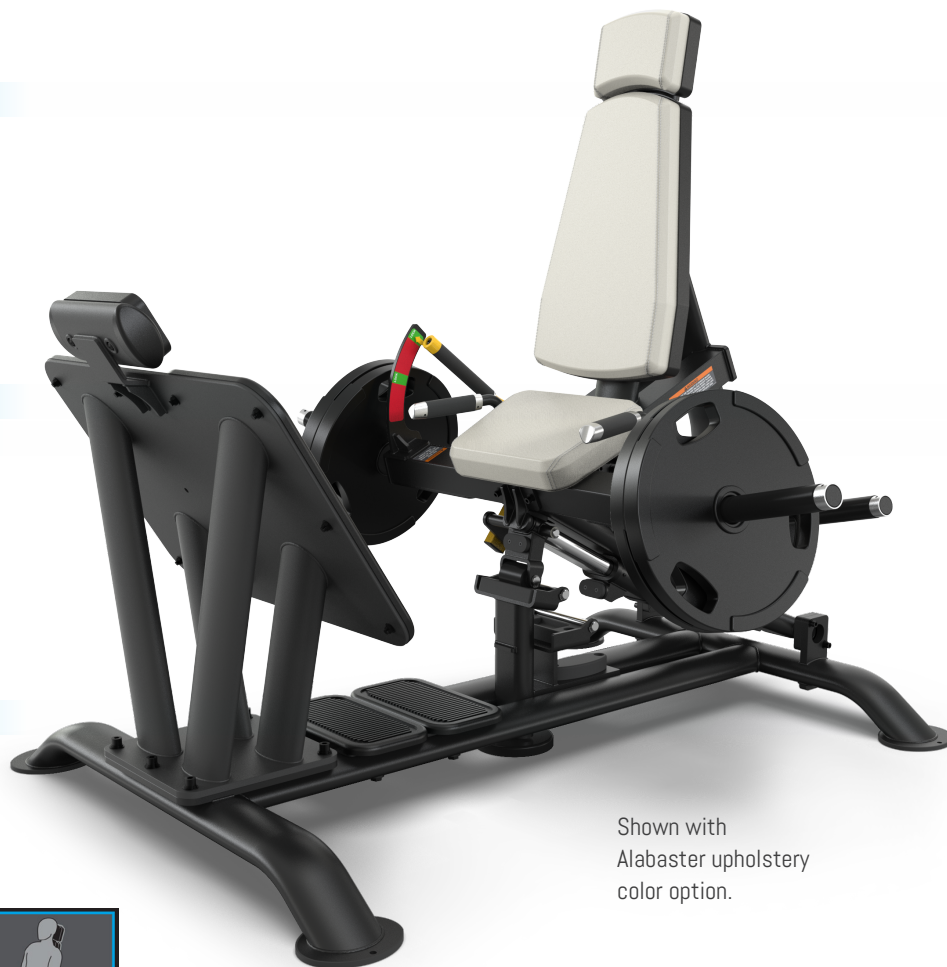

PALLADIUM SERIES PLATE LOADED

Accessible to all levels of users in your facility, the Palladium Series Plate-Loaded line combines modern styling and heavy-duty commercial construction with easy entry/exit designs and precision biomechanics. The Palladium Series Plate-Loaded line provides the innovation, durability and aesthetic you've come to expect from TRUE.

SQUAT PRESS PLS-0800

FEATURES

- Unique single pivot design allows for maximum hip extension with no spinal compression
- Low profile and easy entry/exit design features oversized foot platform with non-skid surface for exercise variation
- Dual-position stops accommodate wide range of users

SPECIFICATIONS

COLOR OPTIONS

Powder coat finish available in matte black with custom color options. Eighteen standard vinyl seat color options with custom colors also available. Contact your sales representative for more information.

USER AMENITIES

- [Instruction Placard](#) illustrates proper START, SQUAT and END positions

Shown with Alabaster upholstery color option.

TECHNICAL
SPECIFICATIONS

| | |
|--------|-----------------|
| MODEL | 0800 |
| WIDTH | 64.5" / 163.8cm |
| DEPTH | 70" / 177.8cm |
| HEIGHT | 59" / 149.8cm |