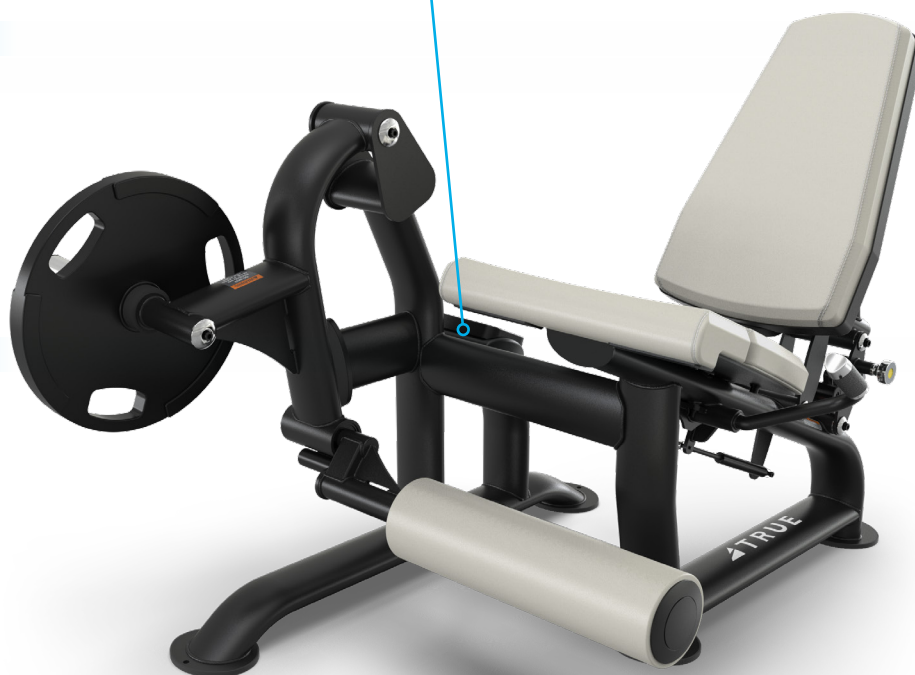

PALLADIUM SERIES PLATE LOADED

Accessible to all levels of users in your facility, the Palladium Series Plate-Loaded line combines modern styling and heavy-duty commercial construction with easy entry/exit designs and precision biomechanics. The Palladium Series Plate-Loaded line provides the innovation, durability and aesthetic you've come to expect from TRUE.

LEG EXTENSION PLS-1200

FEATURES

- Unique off-axis pivot design allows users to place knees freely on pad without need to align with fixed pivot
- Self-adjusting shin pad removes need for additional adjustment
- 6-position seat back uses gas cylinder assist for stable, friction-free adjustment

USER AMENITIES

- Height Adjustment Guide
- [Instruction Placard](#) illustrates proper START and END positions

ADJUSTMENT GUIDE

HEIGHT	METRIC	SEAT
5'	152cm	1
5' 4"	163cm	2
5' 7"	170cm	3
5' 10"	178cm	4
6' +	183cm +	5-6

[Height Adjustment Guide](#) instructs users on proper seat placement based on height

Shown with Alabaster upholstery color option.

TECHNICAL SPECIFICATIONS

MODEL	1200
WIDTH	49" / 124.5cm
DEPTH	55" / 139.7cm
HEIGHT	43" / 109.2cm