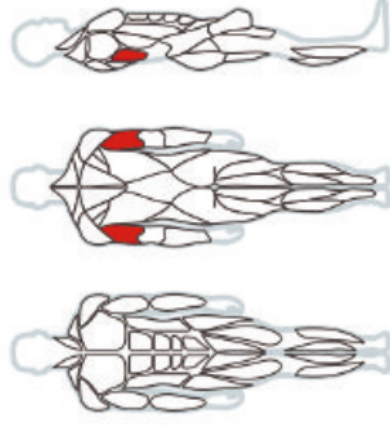

V220

THRUST FOR TRAPEZIUS MUSCLES

Length (mm)	1835
Width (mm)	1583
Height (mm)	732
Max. loading (kg)	250

Muscles: Triceps