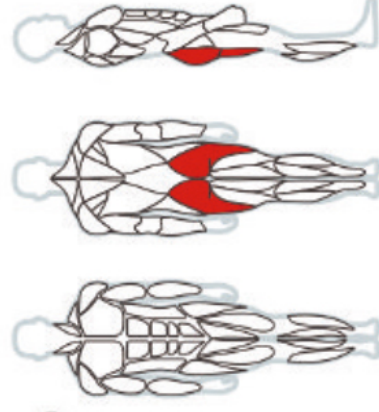

V225

REAR KICK

Muscles: Gluteus muscles

Length (mm)	1343
Width (mm)	1317
Height (mm)	1507
Max. loading (kg)	125