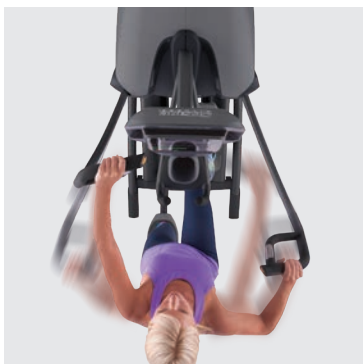

SMARTSTRIDE®

Automatically adjusts stride length from 20"-28" according to users' pace to align them properly for walking, jogging and running.

UPPER-BODY ERGONOMICS

MultiGrip and Converging Path handlebars engage the upper body and custom-fit exercisers.

REAL RUNNING MOTION

Delivers supremely comfortable natural movement and flow, both forward and backward.

ADVANCED PROGRAMS

Octane's trademark 30:30 Interval and MMA workouts deliver vigorous HIIT challenges that help boost motivation and improve conditioning.

XT4700 Specifications

• Standard ○ Optional

KEY MECHANICAL FEATURES	
Adjustable stride lengths	20"-28" (51 cm - 71 cm)
Electronically adjustable stride	•
Quiet motor	•
Close pedal spacing	1.8" (4.5 cm)
Low step-up height	•
Covered track and rollers	•
MultiGrip™ and Converging Path™ handlebars	•
Moving handlebar lock-out option	•
Side steps	○
Phone holder	•
Water bottle holder	•
Tablet/reading rack*	•
Transport wheels	•
ELECTRONIC FEATURES	
SmartStride® technology	•
Resistance levels	30
Quick Starts (Walk, Jog, Run)	•
Digital contact heart rate on moving handlebars	•
Fingertip controls on moving handlebars	•
Wireless heart rate ready (ANT+™ and Polar®)	•
Console fan (3 speeds)	•
Self-powered (standard console only)	•
Mobile device charging via USB port	•
Replaceable headphone jack	•
CSAFE®	•
CONSOLE OPTIONS	
Smart (pg. 32)	10" (25.4 cm) capacitive touch screen
Standard (pg. 32)	Large LED display with integrated capacitive buttons
ENTERTAINMENT OPTIONS	
LG TV (pg. 33)	○
Wireless 900 Mhz (pg. 33)	○
WORKOUTS	
Number of programs	15

*Smart console only

TOP-OF-THE-LINE, ADJUSTABLE STRIDE ELLIPTICAL

XT4700

OCTANE ADVANTAGES

- Electronically adjustable stride 20"-28"
- SmartStride® technology
- Close pedal spacing
- Low step-up height
- Advanced training — 30:30 and MMA