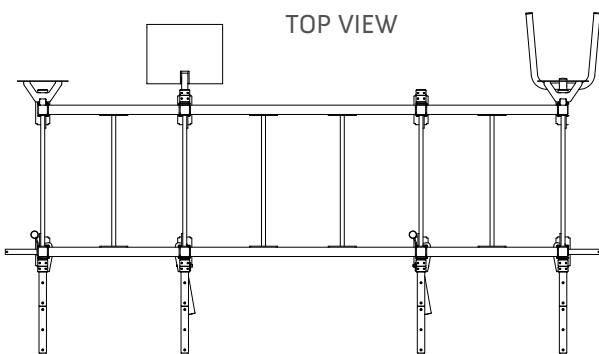

MONKEY BAR X1 PACKAGE

Model number	XRMB-4-14-X1
Footprint	168.9" x 53.5" (429 cm x 136 cm)
Height	Frame: 107.1" (272 cm) Ball Target: 126.7" (322 cm)
Minimum Required Live Area	19' x 12' (5.8 m x 3.7 m)

Note: Accessories shown are not included; X-Racks are required to be bolted to a concrete sub-floor