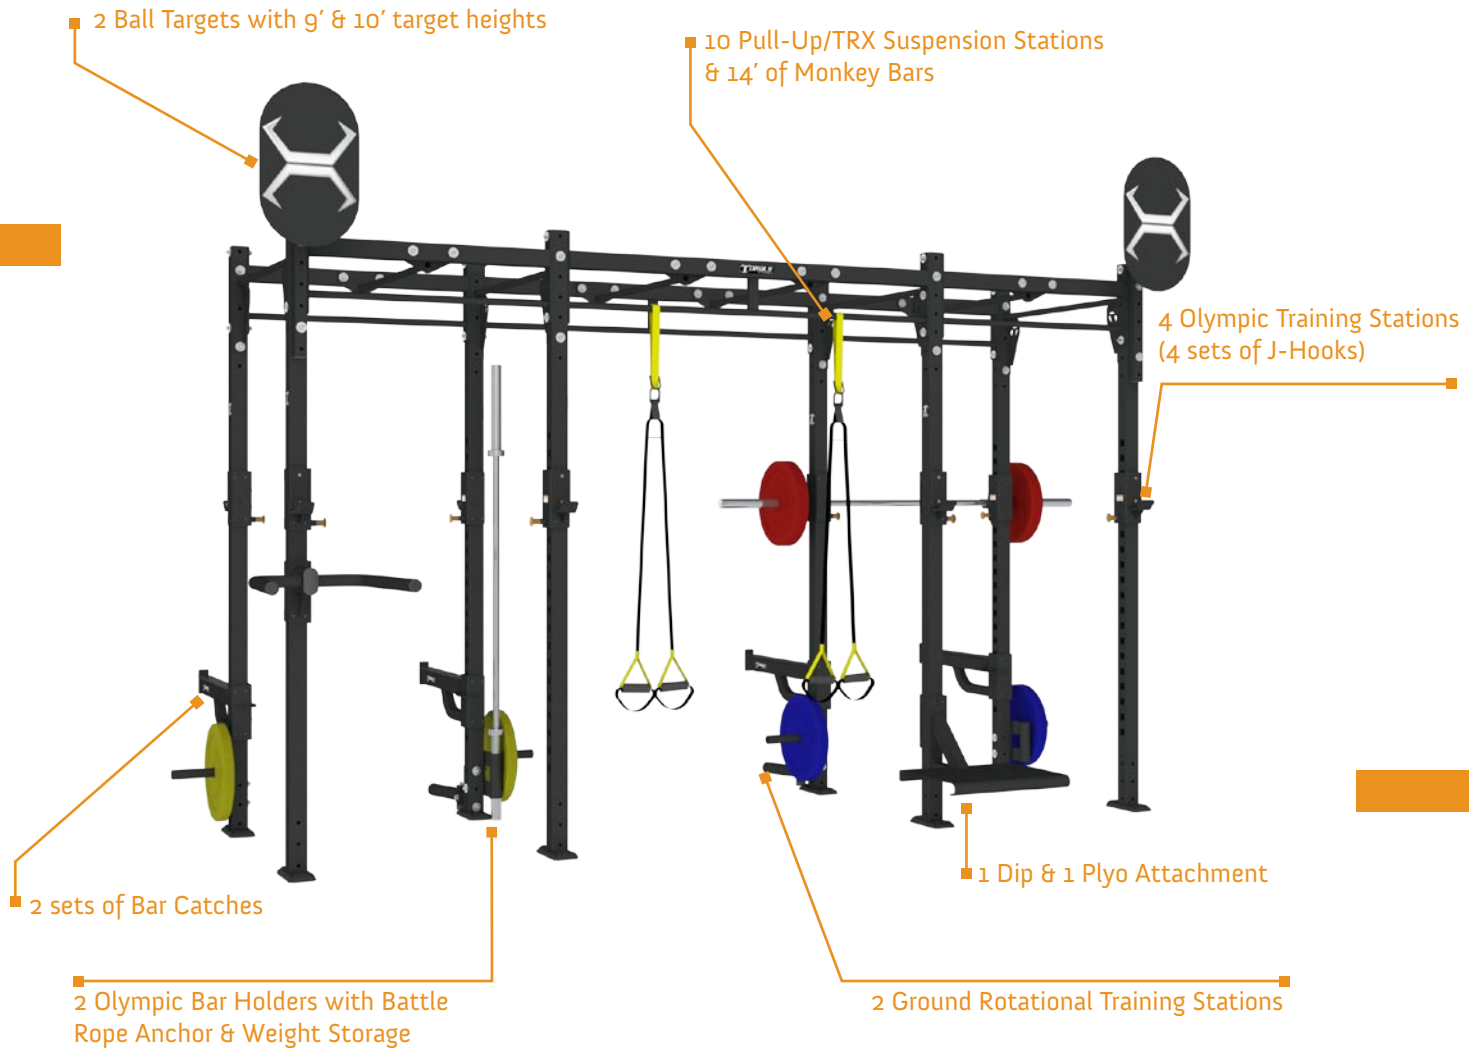

MONKEY BAR X1 PACKAGE

Model number	XRMB-4-14-X1
Footprint	168.9" x 53.5" (429 cm x 136 cm)
Height	Frame: 107.1" (272 cm) Ball Target: 126.7" (322 cm)
Minimum Required Live Area	19' x 12' (5.8 m x 3.7 m)

Note: Accessories shown are not included; X-Racks are required to be bolted to a concrete sub-floor