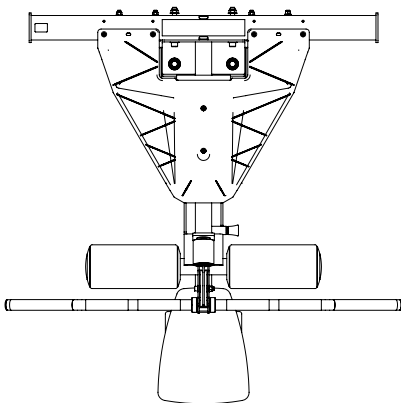

Model number	XCREATE-4LPDM
Assembled Dimensions	42.1" x 47.2" x 93.7" (107 cm x 120 cm x 238 cm)
Module Weight	504 lb (228.6 kg)
Weight Stack	265 lb (120.2 kg); Weight Ratio: 1:1
Compatibility	X-Create Module Space
Warranty	10 year frame and welds/1 year parts/90 days misc.

### TOP VIEW

### INCLUDED ACCESSORIES

- (1) ALUMINUM LAT BAR