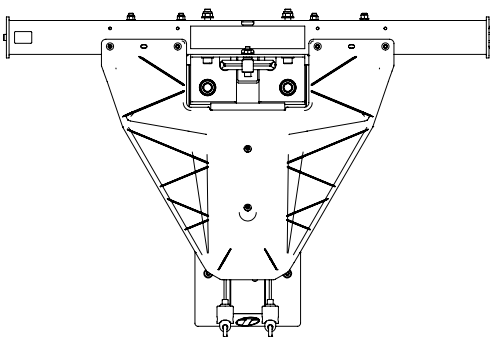

Model number	XCREATE-4CCHM
Assembled Dimensions	42.1" x 27.0" x 93.7" (107 cm x 69 cm x 238 cm)
Module Weight	509 lb (230.9 kg)
Weight Stack	320 lb (145.1 kg); Weight Ratio: 1:4
Compatibility	X-Create Module Space
Warranty	10 year frame and welds/1 year parts/90 days misc.

TOP VIEW

INCLUDED ACCESSORIES

- (2) SHORT STRAP HANDLES
- (2) TRICEPS ROPES
- (1) LEG BOOT