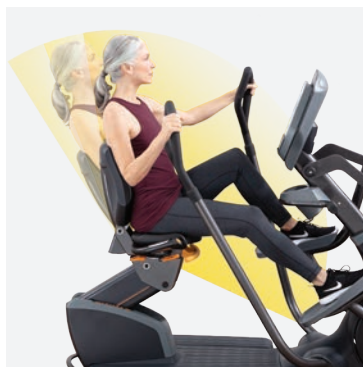

SWIVEL SEAT

To maximize ease of entry and exit, the swivel seat turns +/- 105 or 210 degrees to comfortably accommodate exercisers.

POWERSTROKE™

Facilitates leg extension to engage more muscles, burn calories and help achieve optimal results from a seated position.

CUSTOMIZED COMFORT

The Active Seat Position is designed for different size exercisers by offering multiple tilt and height adjustments for the perfect fit and superior comfort.

UPPER- AND LOWER-BODY ISOLATION

Users can complete total-body workouts, or exclusively target their upper or lower body during intervals for variety.

xR6000s Specifications • Standard ○ Optional

KEY MECHANICAL FEATURES

Swivel seat	•
Side platforms	•
Oversized platform	•
Step-through design	•
Oversized soft grip pedals	•
Stationary footpegs	•
Seat height adjustments	20
Seat tilt adjustments	•
MultiGrip™ handlebars	•
Stationary handlebars	•
Phone holder	•
Water bottle holder	•
Tablet/reading rack*	•
Transport wheels	•
Pedal straps	○

ELECTRONIC FEATURES

Resistance levels	30
Digital contact heart rate on stationary handlebars	•
Wireless heart rate ready (ANT+™ and Polar®)	•
Fingertip controls on stationary handles	•
Console fan (3 speeds)	•
Self-powered (standard console only)	•
Mobile device charging via USB port	•
Replaceable headphone jack	•
CSAFE®	•