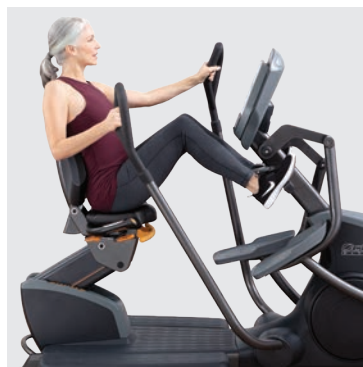

SWIVEL SEAT

To maximize ease of entry and exit, the swivel seat turns +/- 105 or 210 degrees to comfortably accommodate exercisers.

POWERSTROKE™

Facilitates leg extension to engage more muscles, burn calories and help achieve optimal results from a seated position.

CUSTOMIZED COMFORT

The Active Seat Position is designed for different size exercisers by offering multiple tilt and height adjustments for the perfect fit and superior comfort.

UPPER- AND LOWER-BODY ISOLATION

Users can complete total-body workouts, or exclusively target their upper or lower body during intervals for variety.

xR6000s Specifications • Standard ○ Optional

KEY MECHANICAL FEATURES

Swivel seat	•
Side platforms	•
Oversized platform	•
Step-through design	•
Oversized soft grip pedals	•
Stationary footpegs	•
Seat height adjustments	20
Seat tilt adjustments	•
MultiGrip™ handlebars	•
Stationary handlebars	•
Phone holder	•
Water bottle holder	•
Tablet/reading rack*	•
Transport wheels	•
Pedal straps	○

ELECTRONIC FEATURES

Resistance levels	30
Digital contact heart rate on stationary handlebars	•
Wireless heart rate ready (ANT+™ and Polar®)	•
Fingertip controls on stationary handles	•
Console fan (3 speeds)	•
Self-powered (standard console only)	•
Mobile device charging via USB port	•
Replaceable headphone jack	•
CSAFE®	•